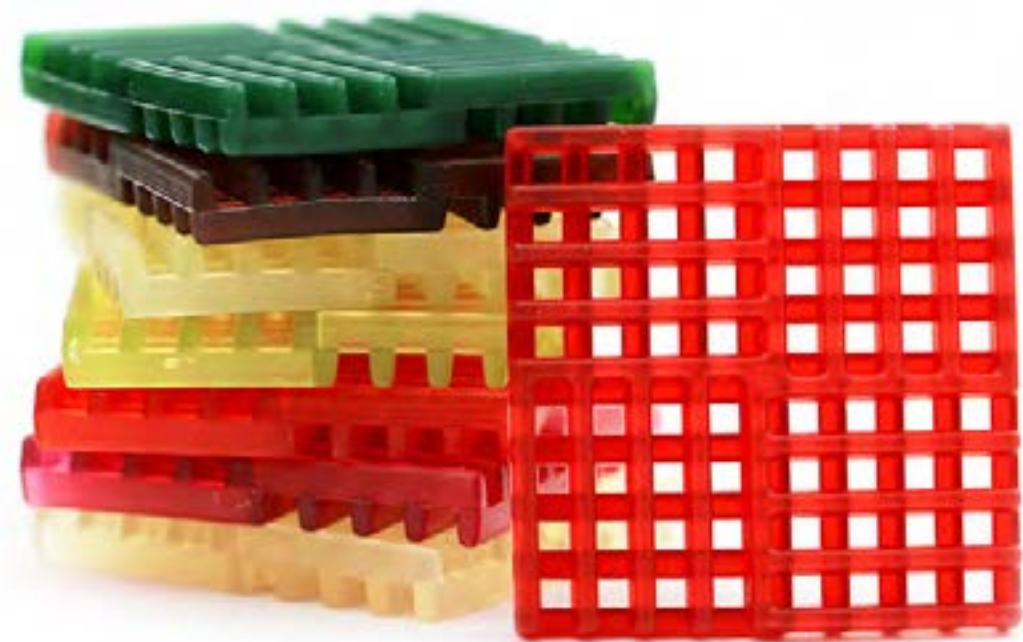

02 Fragrance Wafers™

PRODUCT FEATURES

- Perfect scent load for Belle Aroma® ScentSlides™ Unplugged or Plugables® ScentSlides
- Use in place of wax in low-temp warmers
- Safe, no-mess construction
- Pleasant scent throw – lasts for weeks
- Wide selection of stock and custom fragrances
- Fragrances: Tahitian Vanilla, Exotic Teak, Apple Orchard, For Evergreen, and Mountain Air